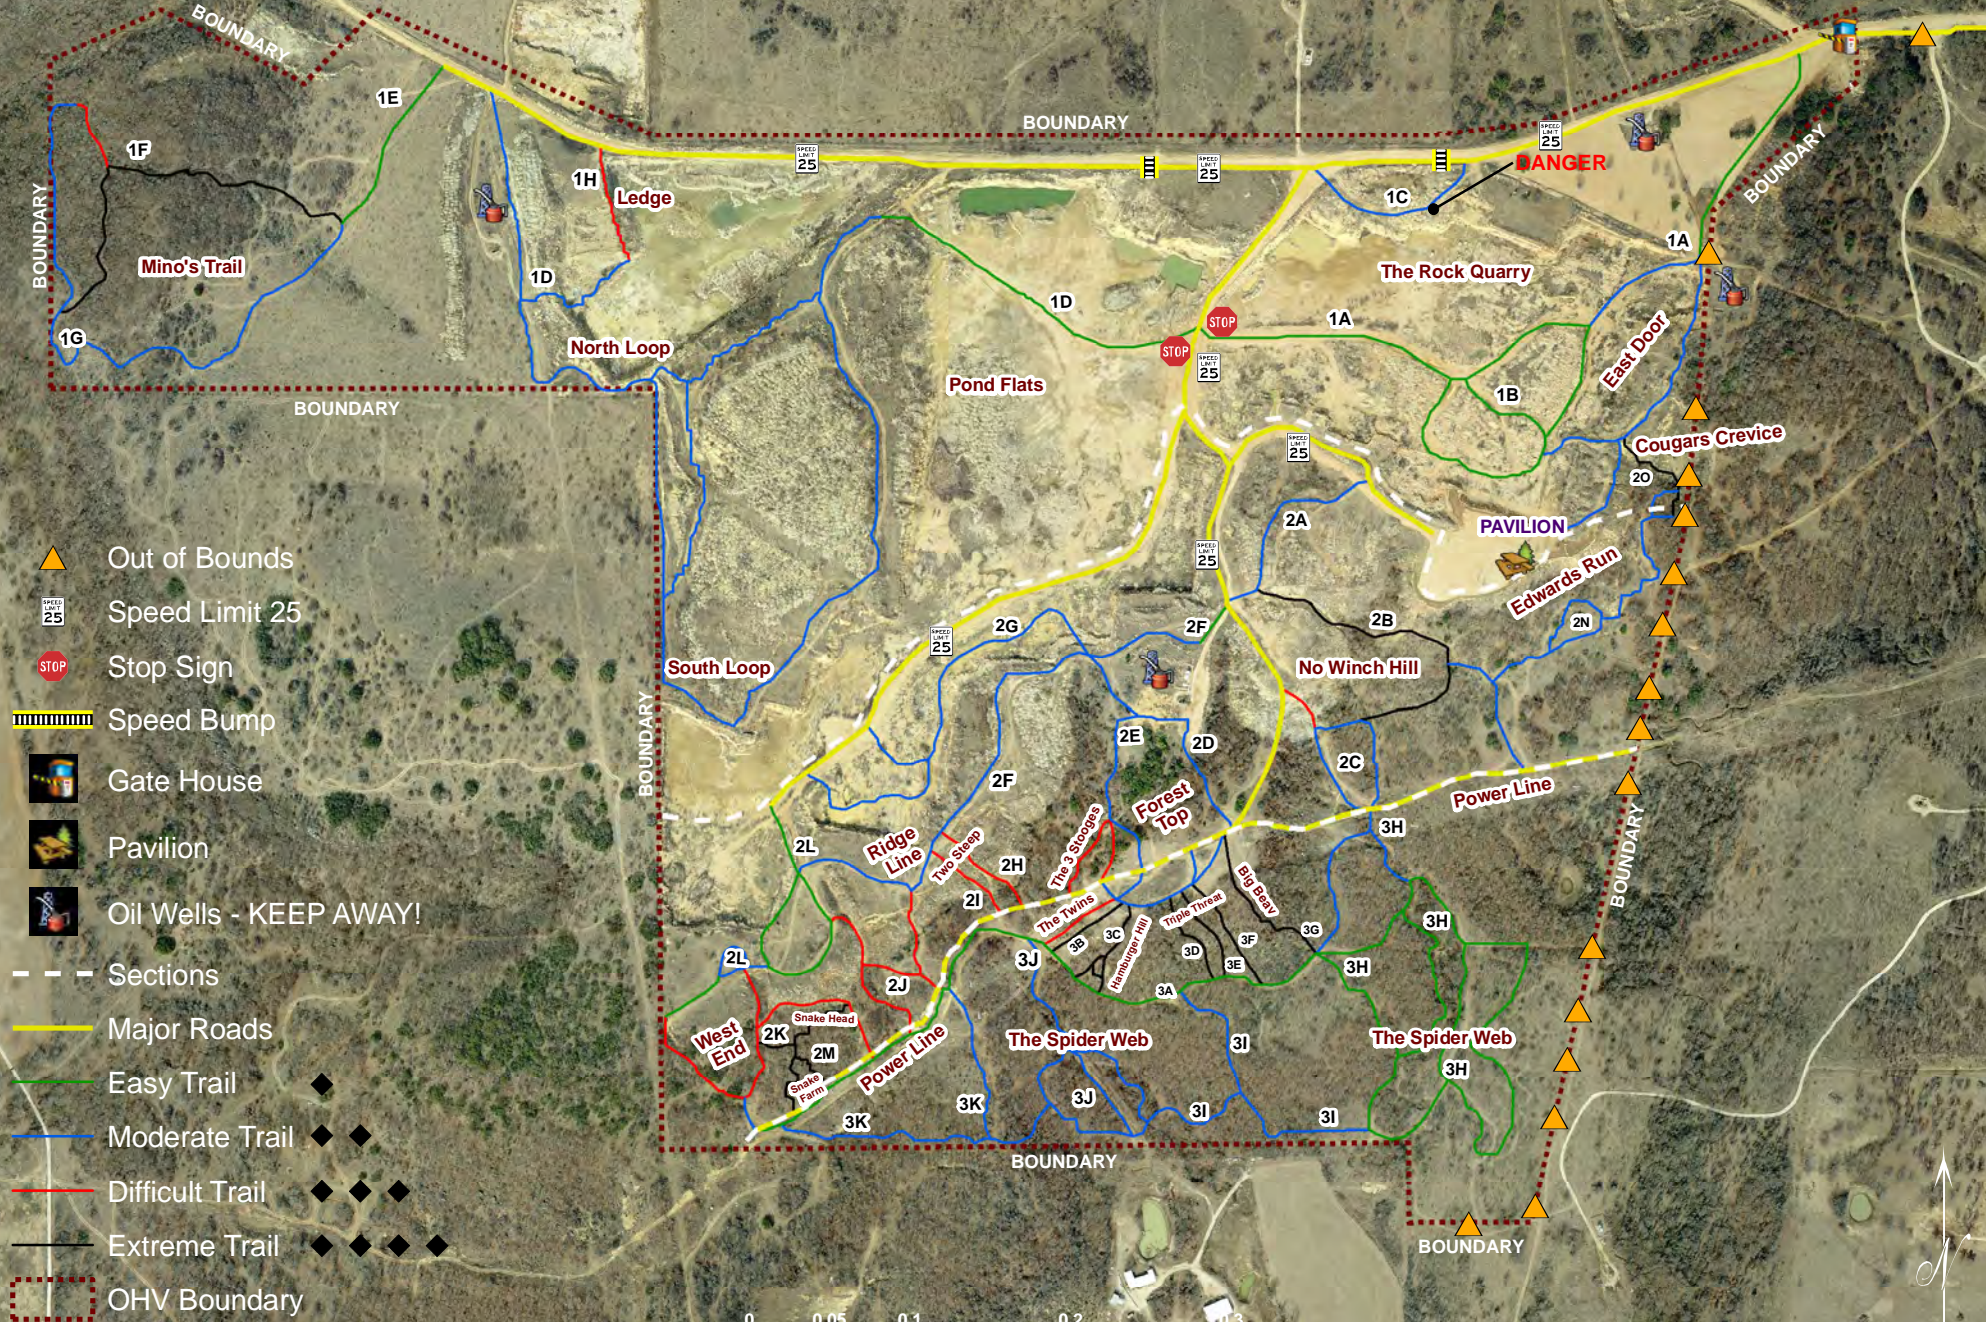

City of Bridgeport Northwest OHV Park

MAIN ENTRANCE

- Out of Bounds
- Speed Limit 25
- Stop Sign
- Speed Bump
- Gate House
- Pavilion
- Oil Wells - KEEP AWAY!
- Sections
- Major Roads
- Easy Trail
- Moderate Trail
- Difficult Trail
- Extreme Trail
- OHV Boundary

0 0.05 0.1 0.2 0.3 Miles